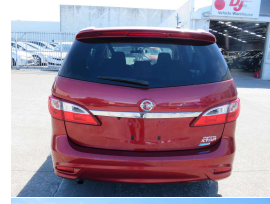

2016 Nissan LAFESTA HighwayStar 7 Seater

VEHICLE INFORMATION

Cash Price

Includes GST

\$10,950

+ on-road-costs of \$450

Finance this vehicle
from only

\$69.06

Engine

1990 cc

Fuel Type

Petrol

Transmission

Automatic, Front Wheel

Wheels

Factory Alloys

Seats

7 seats

Interior

Black

Audio

-

Stock ID

11328