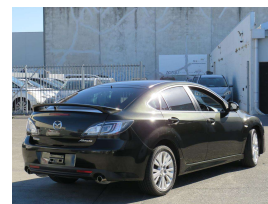

2008 Mazda Atenza 2.5 Sport liftback

VEHICLE INFORMATION

Cash Price

Includes GST

\$11,950

+ on-road-costs of \$450

Body

4 door, Sedan

Odometer

92,011 km

Engine

2500 cc

Fuel Type

Petrol

Transmission

Automatic, Front Wheel

History

-

Seats

5 seats

Interior

Black

Audio

CD Player