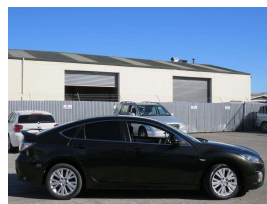

2008 Mazda Atenza 2.5 Sport liftback

VEHICLE INFORMATION

Cash Price

Includes GST

\$11,950

+ on-road-costs of \$450

Body

4 door, Sedan

Odometer

92,011 km

Engine

2500 cc

Fuel Type

Petrol

Transmission

Automatic, Front Wheel

History

-

Seats

5 seats

Interior

Black

Audio

CD Player