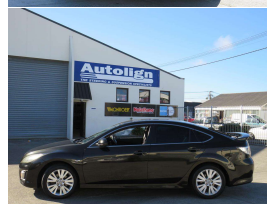

2008 Mazda Atenza 2.5 Sport liftback

VEHICLE INFORMATION

Cash Price

Includes GST

\$11,950

+ on-road-costs of \$450

Body

4 door, Sedan

Odometer

92,011 km

Engine

2500 cc

Fuel Type

Petrol

Transmission

Automatic, Front Wheel

History

-

Seats

5 seats

Interior

Black

Audio

CD Player